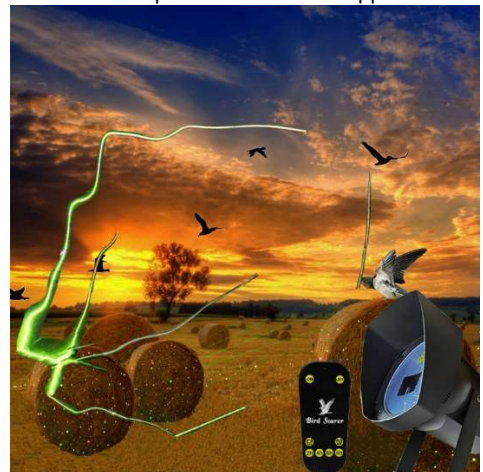

Strong patterns for agricultural areas